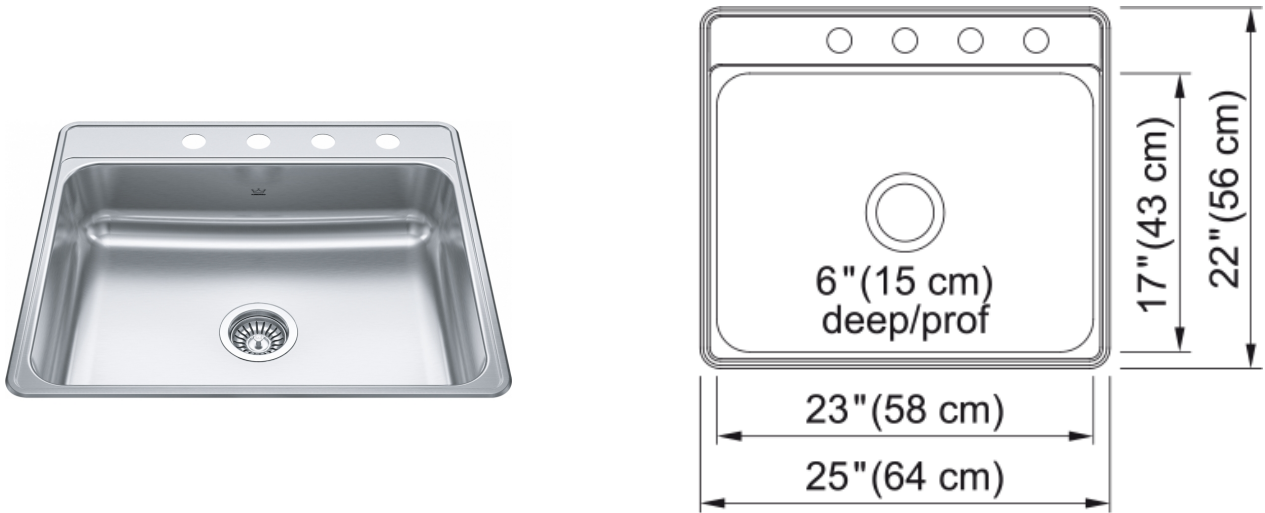

# Creemore Drop In Sink - CSLA2522-6-4N | 101.0599.887

### Aspect

Sink type	Sink
Type of material	Stainless steel
Number of bowls	1
Color	Steel
Surface finish	Diamond

### Product Dimensions

Exterior size: right to left	25
Exterior size: front to back	22
Large bowl size: right to left	23
Large bowl size: front to back	17
Large bowl: depth	6